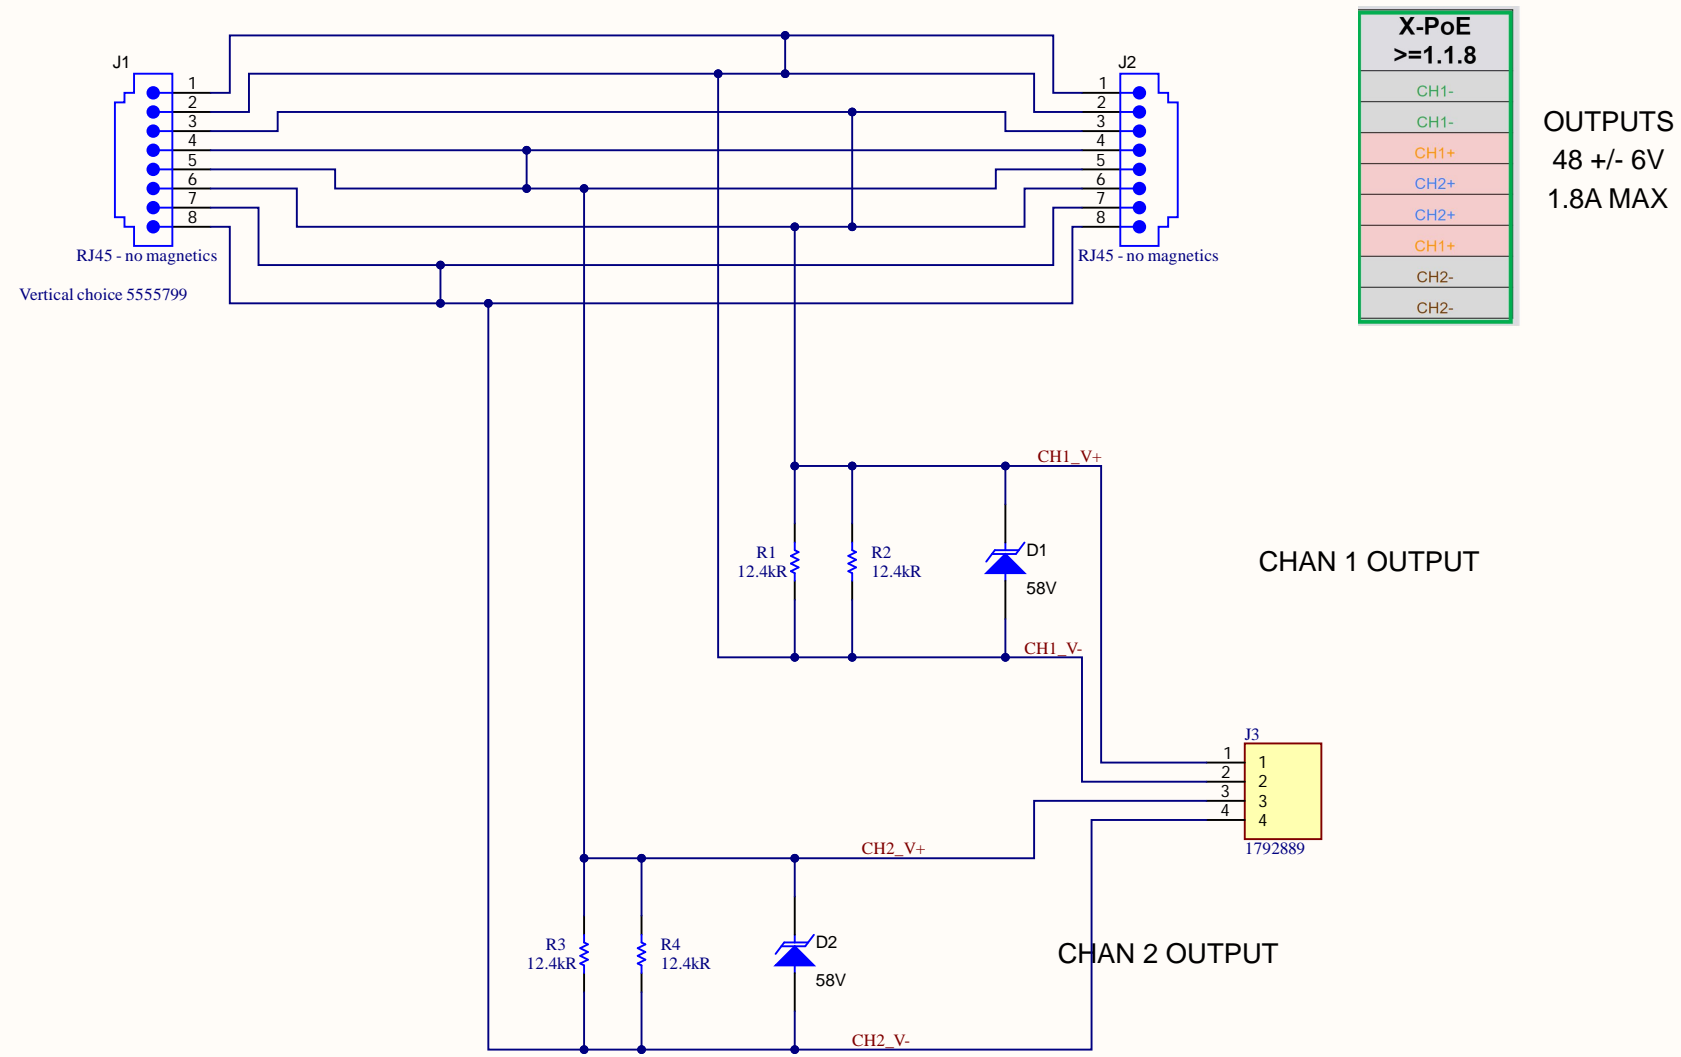

# XPD-P2HM

## PassThru, 2chan, Housing Mount

TITLE <b>XPD-P2HM</b>			
SIZE <b>B</b>	CAGE CODE	DWG NO.	REV
SCALE:	FILE NAME XPD-P2HM.SchDoc	SHEET 1	OF 1